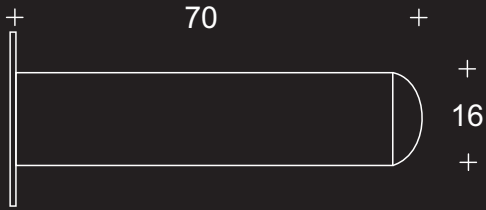

Door stops

Product Code

8000.16

Door stop

Finishes : SS, PS